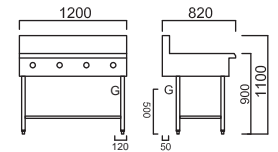

'J-shape' reversible grates

Undershelf for extra storage

Grill & Barbecue Specifications

Grills

BCH-6P

BCH-6P 600 grill & shelf

Dimensions 600x820x1100high
 Gas connection (G) 3/4" BSP female
 Gas output 40mj/hr Nat & LPG

BCH-9P 900 grill & shelf

Dimensions 900x820x1100high
 Gas connection (G) 3/4" BSP female
 Gas output 60mj/hr Nat & LPG

BCH-12P 1200 grill & shelf

Dimensions 1200x820x1100high
 Gas connection (G) 3/4" BSP female
 Gas output 80mj/hr Nat & LPG

Barbecues

BCH-9C

BCH-6C 600 bbq & shelf

Dimensions 600x820x1100high
 Gas connection (G) 3/4" BSP female
 Gas output 69mj/hr Nat & LPG

BCH-9C 900 bbq & shelf

Dimensions 900x820x1100high
 Gas connection (G) 3/4" BSP female
 Gas output 115mj/hr Nat & LPG

BCH-12C 1200 bbq & shelf

Dimensions 1200x820x1100high
 Gas connection (G) 3/4" BSP female
 Gas output 161mj/hr Nat & LPG

Combinations

BCH-9P3C

BCH-3P3C 300 grill 300 bbq & shelf

Dimensions 600x820x1100high
 Gas connection (G) 3/4" BSP female
 Gas output 43mj/hr Nat & LPG