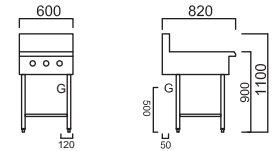

BCH-9P 900 grill & shelf

Dimensions 900x820x1100high
 Gas connection (G) 3/4" BSP female
 Gas output 60mj/hr Nat & LPG

BCH-12P 1200 grill & shelf

Dimensions 1200x820x1100high
 Gas connection (G) 3/4" BSP female
 Gas output 80mj/hr Nat & LPG

Barbecues

BCH-9C

BCH-6C 600 bbq & shelf

Dimensions 600x820x1100high
 Gas connection (G) 3/4" BSP female
 Gas output 69mj/hr Nat & LPG

BCH-9C 900 bbq & shelf

Dimensions 900x820x1100high
 Gas connection (G) 3/4" BSP female
 Gas output 115mj/hr Nat & LPG

BCH-12C 1200 bbq & shelf

Dimensions 1200x820x1100high
 Gas connection (G) 3/4" BSP female
 Gas output 161mj/hr Nat & LPG

Combinations

BCH-9P3C

BCH-3P3C 300 grill 300 bbq & shelf

Dimensions 600x820x1100high
 Gas connection (G) 3/4" BSP female
 Gas output 43mj/hr Nat & LPG

BCH-6P3C 600 grill 300 bbq & shelf

Dimensions 900x820x1100high
 Gas connection (G) 3/4" BSP female
 Gas output 63mj/hr Nat & LPG

BCH-9P3C 900 grill 300 bbq & shelf

Dimensions 1200x820x1100high
 Gas connection (G) 3/4" BSP female
 Gas output 83mj/hr Nat & LPG