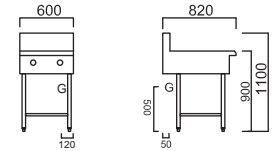

BCH-9P 900 grill & shelf

Dimensions 900x820x1100high
 Gas connection (G) 3/4" BSP female
 Gas output 60mj/hr Nat & LPG

BCH-12P 1200 grill & shelf

Dimensions 1200x820x1100high
 Gas connection (G) 3/4" BSP female
 Gas output 80mj/hr Nat & LPG

Barbecues

BCH-9C

BCH-6C 600 bbq & shelf

Dimensions 600x820x1100high
 Gas connection (G) 3/4" BSP female
 Gas output 69mj/hr Nat & LPG

BCH-9C 900 bbq & shelf

Dimensions 900x820x1100high
 Gas connection (G) 3/4" BSP female
 Gas output 115mj/hr Nat & LPG

BCH-12C 1200 bbq & shelf

Dimensions 1200x820x1100high
 Gas connection (G) 3/4" BSP female
 Gas output 161mj/hr Nat & LPG

Combinations

BCH-9P3C

BCH-3P3C 300 grill 300 bbq & shelf

Dimensions 600x820x1100high
 Gas connection (G) 3/4" BSP female
 Gas output 43mj/hr Nat & LPG

BCH-6P3C 600 grill 300 bbq & shelf

Dimensions 900x820x1100high
 Gas connection (G) 3/4" BSP female
 Gas output 63mj/hr Nat & LPG

BCH-9P3C 900 grill 300 bbq & shelf

Dimensions 1200x820x1100high
 Gas connection (G) 3/4" BSP female
 Gas output 83mj/hr Nat & LPG