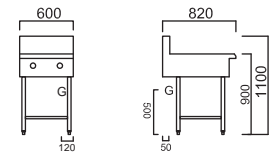

'J-shape' reversible grates

Undershelf for extra storage

Grill & Barbecue Specifications

Grills

BCH-6P

BCH-6P 600 grill & shelf

Dimensions 600x820x1100high
 Gas connection (G) 3/4" BSP female
 Gas output 40mj/hr Nat & LPG

BCH-9P 900 grill & shelf

Dimensions 900x820x1100high
 Gas connection (G) 3/4" BSP female
 Gas output 60mj/hr Nat & LPG

BCH-12P 1200 grill & shelf

Dimensions 1200x820x1100high
 Gas connection (G) 3/4" BSP female
 Gas output 80mj/hr Nat & LPG

Barbecues

BCH-9C

BCH-6C 600 bbq & shelf

Dimensions 600x820x1100high
 Gas connection (G) 3/4" BSP female
 Gas output 69mj/hr Nat & LPG

BCH-9C 900 bbq & shelf

Dimensions 900x820x1100high
 Gas connection (G) 3/4" BSP female
 Gas output 115mj/hr Nat & LPG

BCH-12C 1200 bbq & shelf

Dimensions 1200x820x1100high
 Gas connection (G) 3/4" BSP female
 Gas output 161mj/hr Nat & LPG

Combinations

BCH-9P3C

BCH-3P3C 300 grill 300 bbq & shelf

Dimensions 600x820x1100high
 Gas connection (G) 3/4" BSP female
 Gas output 43mj/hr Nat & LPG