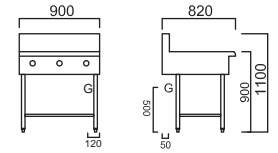

'J-shape' reversible grates

Undershelf for extra storage

Grill & Barbecue Specifications

Grills

BCH-6P

BCH-6P 600 grill & shelf

Dimensions 600x820x1100high
 Gas connection (G) 3/4" BSP female
 Gas output 40mj/hr Nat & LPG

BCH-9P 900 grill & shelf

Dimensions 900x820x1100high
 Gas connection (G) 3/4" BSP female
 Gas output 60mj/hr Nat & LPG

BCH-12P 1200 grill & shelf

Dimensions 1200x820x1100high
 Gas connection (G) 3/4" BSP female
 Gas output 80mj/hr Nat & LPG

Barbecues

BCH-9C

BCH-6C 600 bbq & shelf

Dimensions 600x820x1100high
 Gas connection (G) 3/4" BSP female
 Gas output 69mj/hr Nat & LPG

BCH-9C 900 bbq & shelf

Dimensions 900x820x1100high
 Gas connection (G) 3/4" BSP female
 Gas output 115mj/hr Nat & LPG

BCH-12C 1200 bbq & shelf

Dimensions 1200x820x1100high
 Gas connection (G) 3/4" BSP female
 Gas output 161mj/hr Nat & LPG

Combinations

BCH-9P3C

BCH-3P3C 300 grill 300 bbq & shelf

Dimensions 600x820x1100high
 Gas connection (G) 3/4" BSP female
 Gas output 43mj/hr Nat & LPG