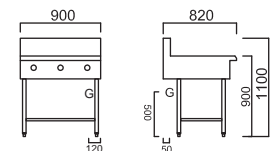

BCH-9P 900 grill & shelf

Dimensions 900x820x1100high
 Gas connection (G) 3/4" BSP female
 Gas output 60mj/hr Nat & LPG

BCH-12P 1200 grill & shelf

Dimensions 1200x820x1100high
 Gas connection (G) 3/4" BSP female
 Gas output 80mj/hr Nat & LPG

Barbecues

BCH-9C

BCH-6C 600 bbq & shelf

Dimensions 600x820x1100high
 Gas connection (G) 3/4" BSP female
 Gas output 69mj/hr Nat & LPG

BCH-9C 900 bbq & shelf

Dimensions 900x820x1100high
 Gas connection (G) 3/4" BSP female
 Gas output 115mj/hr Nat & LPG

BCH-12C 1200 bbq & shelf

Dimensions 1200x820x1100high
 Gas connection (G) 3/4" BSP female
 Gas output 161mj/hr Nat & LPG

Combinations

BCH-9P3C

BCH-3P3C 300 grill 300 bbq & shelf

Dimensions 600x820x1100high
 Gas connection (G) 3/4" BSP female
 Gas output 43mj/hr Nat & LPG

BCH-6P3C 600 grill 300 bbq & shelf

Dimensions 900x820x1100high
 Gas connection (G) 3/4" BSP female
 Gas output 63mj/hr Nat & LPG

BCH-9P3C 900 grill 300 bbq & shelf

Dimensions 1200x820x1100high
 Gas connection (G) 3/4" BSP female
 Gas output 83mj/hr Nat & LPG