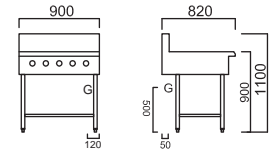

BCH-9P 900 grill & shelf

Dimensions 900x820x1100high
 Gas connection (G) 3/4" BSP female
 Gas output 60mj/hr Nat & LPG

BCH-12P 1200 grill & shelf

Dimensions 1200x820x1100high
 Gas connection (G) 3/4" BSP female
 Gas output 80mj/hr Nat & LPG

Barbecues

BCH-9C

BCH-6C 600 bbq & shelf

Dimensions 600x820x1100high
 Gas connection (G) 3/4" BSP female
 Gas output 69mj/hr Nat & LPG

BCH-9C 900 bbq & shelf

Dimensions 900x820x1100high
 Gas connection (G) 3/4" BSP female
 Gas output 115mj/hr Nat & LPG

BCH-12C 1200 bbq & shelf

Dimensions 1200x820x1100high
 Gas connection (G) 3/4" BSP female
 Gas output 161mj/hr Nat & LPG

Combinations

BCH-9P3C

BCH-3P3C 300 grill 300 bbq & shelf

Dimensions 600x820x1100high
 Gas connection (G) 3/4" BSP female
 Gas output 43mj/hr Nat & LPG

BCH-6P3C 600 grill 300 bbq & shelf

Dimensions 900x820x1100high
 Gas connection (G) 3/4" BSP female
 Gas output 63mj/hr Nat & LPG

BCH-9P3C 900 grill 300 bbq & shelf

Dimensions 1200x820x1100high
 Gas connection (G) 3/4" BSP female
 Gas output 83mj/hr Nat & LPG