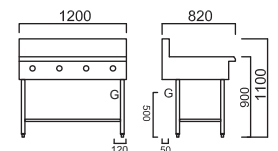

BCH-9P 900 grill & shelf

Dimensions 900x820x1100high
 Gas connection (G) 3/4" BSP female
 Gas output 60mj/hr Nat & LPG

BCH-12P 1200 grill & shelf

Dimensions 1200x820x1100high
 Gas connection (G) 3/4" BSP female
 Gas output 80mj/hr Nat & LPG

Barbecues

BCH-9C

BCH-6C 600 bbq & shelf

Dimensions 600x820x1100high
 Gas connection (G) 3/4" BSP female
 Gas output 69mj/hr Nat & LPG

BCH-9C 900 bbq & shelf

Dimensions 900x820x1100high
 Gas connection (G) 3/4" BSP female
 Gas output 115mj/hr Nat & LPG

BCH-12C 1200 bbq & shelf

Dimensions 1200x820x1100high
 Gas connection (G) 3/4" BSP female
 Gas output 161mj/hr Nat & LPG

Combinations

BCH-9P3C

BCH-3P3C 300 grill 300 bbq & shelf

Dimensions 600x820x1100high
 Gas connection (G) 3/4" BSP female
 Gas output 43mj/hr Nat & LPG

BCH-6P3C 600 grill 300 bbq & shelf

Dimensions 900x820x1100high
 Gas connection (G) 3/4" BSP female
 Gas output 63mj/hr Nat & LPG

BCH-9P3C 900 grill 300 bbq & shelf

Dimensions 1200x820x1100high
 Gas connection (G) 3/4" BSP female
 Gas output 83mj/hr Nat & LPG