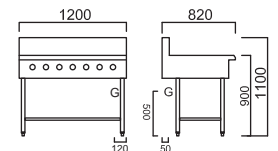

BCH-9P 900 grill & shelf

Dimensions 900x820x1100high
 Gas connection (G) 3/4" BSP female
 Gas output 60mj/hr Nat & LPG

BCH-12P 1200 grill & shelf

Dimensions 1200x820x1100high
 Gas connection (G) 3/4" BSP female
 Gas output 80mj/hr Nat & LPG

Barbecues

BCH-9C

BCH-6C 600 bbq & shelf

Dimensions 600x820x1100high
 Gas connection (G) 3/4" BSP female
 Gas output 69mj/hr Nat & LPG

BCH-9C 900 bbq & shelf

Dimensions 900x820x1100high
 Gas connection (G) 3/4" BSP female
 Gas output 115mj/hr Nat & LPG

BCH-12C 1200 bbq & shelf

Dimensions 1200x820x1100high
 Gas connection (G) 3/4" BSP female
 Gas output 161mj/hr Nat & LPG

Combinations

BCH-9P3C

BCH-3P3C 300 grill 300 bbq & shelf

Dimensions 600x820x1100high
 Gas connection (G) 3/4" BSP female
 Gas output 43mj/hr Nat & LPG

BCH-6P3C 600 grill 300 bbq & shelf

Dimensions 900x820x1100high
 Gas connection (G) 3/4" BSP female
 Gas output 63mj/hr Nat & LPG

BCH-9P3C 900 grill 300 bbq & shelf

Dimensions 1200x820x1100high
 Gas connection (G) 3/4" BSP female
 Gas output 83mj/hr Nat & LPG