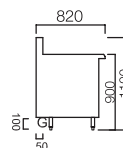

Lower storage compartment

Specifications

GTS-6 600 grill & toaster

Dimensions 600x820x1100high
Gas connection (G) 3/4" BSP male
Gas output 46mj/hr Nat & LPG

GTS-9 900 grill & toaster

Dimensions 900x820x1100high
Gas connection (G) 3/4" BSP male
Gas output 69mj/hr Nat & LPG